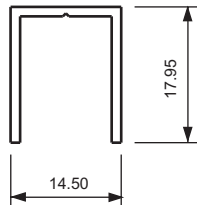

Section No. 9775
Flyscreen Door Frame
5m Lengths

Section No. C04338
Bottom Flyscreen Window
Channel with Leg

Section No. C03815
Top Flyscreen Window
Channel

Section No. J058
Flyscreen Window Frame
5m Lengths

Section No. C01640
Bottom Flyscreen Window
Channel

Section No. C04337
Flyscreen Window Channel
with Leg

Section No. 31018
Bottom Flyscreen Window
Channel

Section No. 30957
Flyscreen Door Frame
with Double Brush Strip

Section No. C02493
Window Channel

Section No. 31017
Top Flyscreen Window
Channel

Section No. J688E
Stake angle
for 9775 above

Section No. X429E
Stake angle
for J058 above

Section No. J030, Push Plate

Section No. 7675, Push
Plate