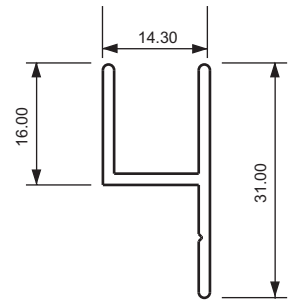

Section No. 9775
Flyscreen Door Frame
5m Lengths

Section No. C04338
Bottom Flyscreen Window
Channel with Leg

Section No. C03815
Top Flyscreen Window
Channel

Section No. J058
Flyscreen Window Frame
5m Lengths

Section No. C01640
Bottom Flyscreen Window
Channel

Section No. C04337
Flyscreen Window Channel
with Leg

Section No. 31018
Bottom Flyscreen Window
Channel

Section No. 30957
Flyscreen Door Frame
with Double Brush Strip

Section No. C02493
Window Channel

Section No. 31017
Top Flyscreen Window
Channel

Section No. J688E
Stake angle
for 9775 above

Section No. X429E
Stake angle
for J058 above

Section No. J030, Push Plate

Section No. 7675, Push
Plate