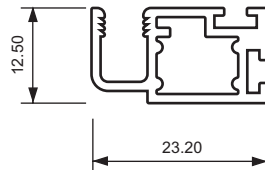

Section No. 9775
Flyscreen Door Frame
5m Lengths

Section No. C04338
Bottom Flyscreen Window
Channel with Leg

Section No. C03815
Top Flyscreen Window
Channel

Section No. J058
Flyscreen Window Frame
5m Lengths

Section No. C01640
Bottom Flyscreen Window
Channel

Section No. C04337
Flyscreen Window Channel
with Leg

Section No. 31018
Bottom Flyscreen Window
Channel

Section No. 30957
Flyscreen Door Frame
with Double Brush Strip

Section No. C02493
Window Channel

Section No. 31017
Top Flyscreen Window
Channel

Section No. J688E
Stake angle
for 9775 above

Section No. X429E
Stake angle
for J058 above

Section No. J030, Push Plate

Section No. 7675, Push
Plate