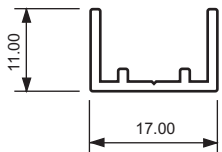

Section No. 9775
Flyscreen Door Frame
5m Lengths

Section No. C04338
Bottom Flyscreen Window
Channel with Leg

Section No. C03815
Top Flyscreen Window
Channel

Section No. J058
Flyscreen Window Frame
5m Lengths

Section No. C01640
Bottom Flyscreen Window
Channel

Section No. C04337
Flyscreen Window Channel
with Leg

Section No. 31018
Bottom Flyscreen Window
Channel

Section No. 30957
Flyscreen Door Frame
with Double Brush Strip

Section No. C02493
Window Channel

Section No. 31017
Top Flyscreen Window
Channel

Section No. J688E
Stake angle
for 9775 above

Section No. X429E
Stake angle
for J058 above

Section No. J030, Push Plate

Section No. 7675, Push
Plate