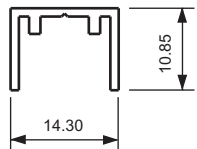

Section No. 9775
Flyscreen Door Frame
5m Lengths

Section No. C04338
Bottom Flyscreen Window
Channel with Leg

Section No. C03815
Top Flyscreen Window
Channel

Section No. J058
Flyscreen Window Frame
5m Lengths

Section No. C01640
Bottom Flyscreen Window
Channel

Section No. C04337
Flyscreen Window Channel
with Leg

Section No. 31018
Bottom Flyscreen Window
Channel

Section No. 30957
Flyscreen Door Frame
with Double Brush Strip

Section No. C02493
Window Channel

Section No. 31017
Top Flyscreen Window
Channel

Section No. J688E
Stake angle
for 9775 above

Section No. X429E
Stake angle
for J058 above

Section No. J030, Push Plate

Section No. 7675, Push
Plate