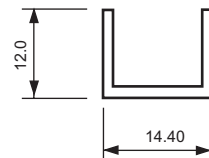

Section No. 9775
Flyscreen Door Frame
5m Lengths

Section No. C04338
Bottom Flyscreen Window
Channel with Leg

Section No. C03815
Top Flyscreen Window
Channel

Section No. J058
Flyscreen Window Frame
5m Lengths

Section No. C01640
Bottom Flyscreen Window
Channel

Section No. C04337
Flyscreen Window Channel
with Leg

Section No. 31018
Bottom Flyscreen Window
Channel

Section No. 30957
Flyscreen Door Frame
with Double Brush Strip

Section No. C02493
Window Channel

Section No. 31017
Top Flyscreen Window
Channel

Section No. J688E
Stake angle
for 9775 above

Section No. X429E
Stake angle
for J058 above

Section No. J030, Push Plate

Section No. 7675, Push
Plate