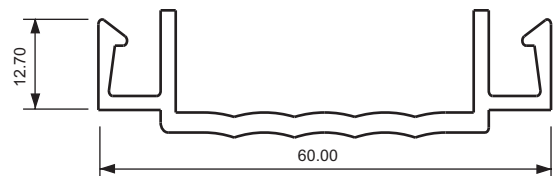

Section No. 9775
Flyscreen Door Frame
5m Lengths

Section No. C04338
Bottom Flyscreen Window
Channel with Leg

Section No. C03815
Top Flyscreen Window
Channel

Section No. J058
Flyscreen Window Frame
5m Lengths

Section No. C01640
Bottom Flyscreen Window
Channel

Section No. C04337
Flyscreen Window Channel
with Leg

Section No. 31018
Bottom Flyscreen Window
Channel

Section No. 30957
Flyscreen Door Frame
with Double Brush Strip

Section No. C02493
Window Channel

Section No. 31017
Top Flyscreen Window
Channel

Section No. J688E
Stake angle
for 9775 above

Section No. X429E
Stake angle
for J058 above

Section No. J030, Push Plate

Section No. 7675, Push
Plate