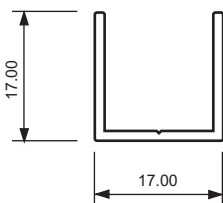

Section No. 9775
Flyscreen Door Frame
5m Lengths

Section No. C04338
Bottom Flyscreen Window
Channel with Leg

Section No. C03815
Top Flyscreen Window
Channel

Section No. J058
Flyscreen Window Frame
5m Lengths

Section No. C01640
Bottom Flyscreen Window
Channel

Section No. C04337
Flyscreen Window Channel
with Leg

Section No. 31018
Bottom Flyscreen Window
Channel

Section No. 30957
Flyscreen Door Frame
with Double Brush Strip

Section No. C02493
Window Channel

Section No. 31017
Top Flyscreen Window
Channel

Section No. J688E
Stake angle
for 9775 above

Section No. X429E
Stake angle
for J058 above

Section No. J030, Push Plate

Section No. 7675, Push
Plate