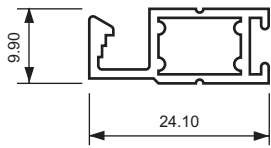

Section No. 9775
Flyscreen Door Frame
5m Lengths

Section No. C04338
Bottom Flyscreen Window
Channel with Leg

Section No. C03815
Top Flyscreen Window
Channel

Section No. J058
Flyscreen Window Frame
5m Lengths

Section No. C01640
Bottom Flyscreen Window
Channel

Section No. C04337
Flyscreen Window Channel
with Leg

Section No. 31018
Bottom Flyscreen Window
Channel

Section No. 30957
Flyscreen Door Frame
with Double Brush Strip

Section No. C02493
Window Channel

Section No. 31017
Top Flyscreen Window
Channel

Section No. J688E
Stake angle
for 9775 above

Section No. X429E
Stake angle
for J058 above

Section No. J030, Push Plate

Section No. 7675, Push
Plate