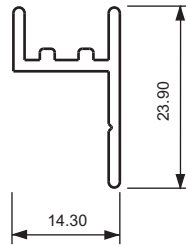

Section No. 9775
Flyscreen Door Frame
5m Lengths

Section No. C04338
Bottom Flyscreen Window
Channel with Leg

Section No. C03815
Top Flyscreen Window
Channel

Section No. J058
Flyscreen Window Frame
5m Lengths

Section No. C01640
Bottom Flyscreen Window
Channel

Section No. C04337
Flyscreen Window Channel
with Leg

Section No. 31018
Bottom Flyscreen Window
Channel

Section No. 30957
Flyscreen Door Frame
with Double Brush Strip

Section No. C02493
Window Channel

Section No. 31017
Top Flyscreen Window
Channel

Section No. J688E
Stake angle
for 9775 above

Section No. X429E
Stake angle
for J058 above

Section No. J030, Push Plate

Section No. 7675, Push
Plate