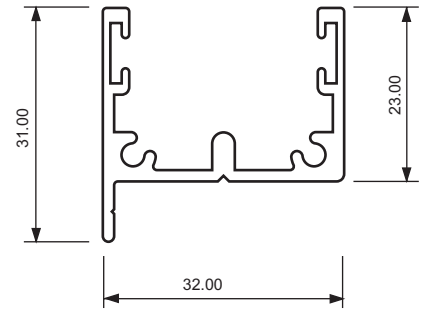

Section No. Z785
Security Door Frame

Section No. 6868K
Stake Angle

Section No. J007
Security Door
Buildout Frame

Section No. 30957
Round Edge
Security Door Frame

Section No. 5663
Security Window Frame

Section No. 30972
Sliding Door Channel

Section No. 30971
Sliding Door Channel

Section No. 6136
Door Stop

Section No. X574

Section No. 6179
Security Window Frame with Leg

Section No. 30973
Sliding Door Track

Section No. 6488

Section No. F9294

Section No. G253
Heavy Duty Window Frame

Section No. X124G
Stake Angle

Not to Scale