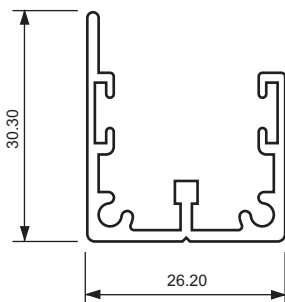

Section No. Z785
Security Door Frame

Section No. 6868K
Stake Angle

Section No. J007
Security Door
Buildout Frame

Section No. 30957
Round Edge
Security Door Frame

Section No. 5663
Security Window Frame

Section No. 30972
Sliding Door Channel

Section No. 30971
Sliding Door Channel

Section No. 6136
Door Stop

Section No. X574

Section No. 6179
Security Window Frame with Leg

Section No. 30973
Sliding Door Track

Section No. 6488

Section No. F9294

Section No. G253
Heavy Duty Window Frame

Section No. X124G
Stake Angle

Not to Scale