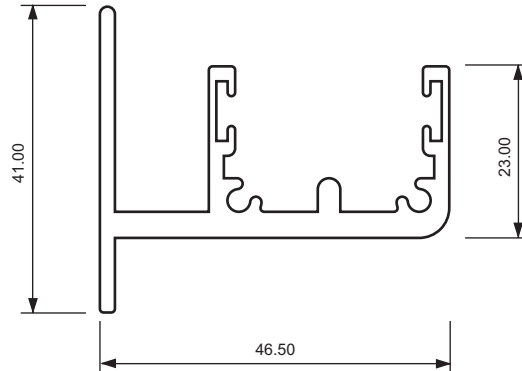

Section No. Z785
Security Door Frame

Section No. 6868K
Stake Angle

Section No. J007
Security Door
Buildout Frame

Section No. 30957
Round Edge
Security Door Frame

Section No. 5663
Security Window Frame

Section No. 30972
Sliding Door Channel

Section No. 30971
Sliding Door Channel

Section No. 6136
Door Stop

Section No. X574

Section No. 6179
Security Window Frame with Leg

Section No. 30973
Sliding Door Track

Section No. 6488

Section No. F9294

Section No. G253
Heavy Duty Window Frame

Section No. X124G
Stake Angle

Not to Scale