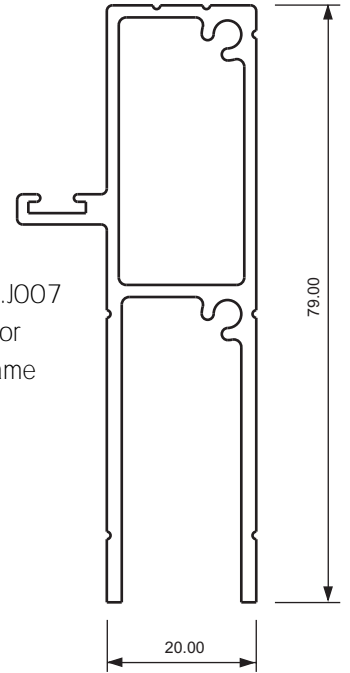

Section No. Z785
Security Door Frame

Section No. 6868K
Stake Angle

Section No. J007
Security Door
Buildout Frame

Section No. 30957
Round Edge
Security Door Frame

Section No. 5663
Security Window Frame

Section No. 30972
Sliding Door Channel

Section No. 30971
Sliding Door Channel

Section No. 6136
Door Stop

Section No. X574

Section No. 6179
Security Window Frame with Leg

Section No. 30973
Sliding Door Track

Section No. 6488

Section No. F9294

Section No. G253
Heavy Duty Window Frame

Section No. X124G
Stake Angle

Not to Scale